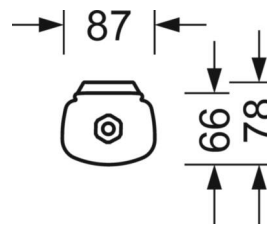

LIGHTING TECHNOLOGY

Placement	LED, Colour rendering/Light colour CRI ≥ 80 / 4000K
Colour tolerance (MacAdam)	5SDCM
Photobiological safety (Luminaire)	RG0
Nominal luminous flux	4516lm
LED service life	50000h L80/B10 (Tq 45°C)
Luminaire luminous efficiency	163lm/W
UGR lat./long.	24.3 / 22.1

MECHANICS

Housing colour	light grey
Dimensions (LxWxH/DxH)	1500mm x 87mm x 66mm
Weight (net)	2.09kg
Cable entry KE	at the end
Type of installation	Ceiling-mounted single installation, Pendant individual mounting, Wall mounting, Mounting rail installation

DEEP-LINK

<https://www.regiolux.de/en/article/50125004100>

Reference	LED 4500lm 840
ηLB	100 %
Φ ↓/↑	92 % / 8 %
UGR lat./long.	24.3 / 22.1

Dimensions

L	1500 mm	Length
B	87 mm	Width
H	66 mm	Height
A1	900 mm	Mounting distance single mounting
A3	675 mm	Mounting distance between luminaires in a light run arrangement
X	0 mm	Distance cable infeed to the center of the luminaire on the X-axis
Y	750 mm	Distance cable infeed to the center of the luminaire on the Y-axis