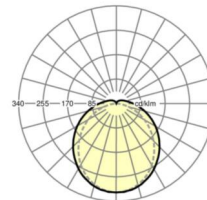

LIGHTING TECHNOLOGY

Placement	LED, Colour rendering/Light colour CRI ≥ 80 / 4000K
Colour tolerance (MacAdam)	5SDCM
Photobiological safety (Luminaire)	RG0
Nominal luminous flux	4516lm
LED service life	50000h L80/B10 (Tq 45°C)
Luminaire luminous efficiency	163lm/W
UGR lat./long.	24.3 / 22.1

DEEP-LINK

<https://www.regiolux.de/en/article/50125004100>

Reference	LED 4500lm 840
ηLB	100 %
Φ ↓/↑	92 % / 8 %
UGR lat./long.	24.3 / 22.1

Dimensions

L	1500 mm	Length
B	87 mm	Width
H	66 mm	Height
A1	900 mm	Mounting distance single mounting
A3	675 mm	Mounting distance between luminaires in a light run arrangement
X	0 mm	Distance cable infeed to the center of the luminaire on the X-axis
Y	750 mm	Distance cable infeed to the center of the luminaire on the Y-axis